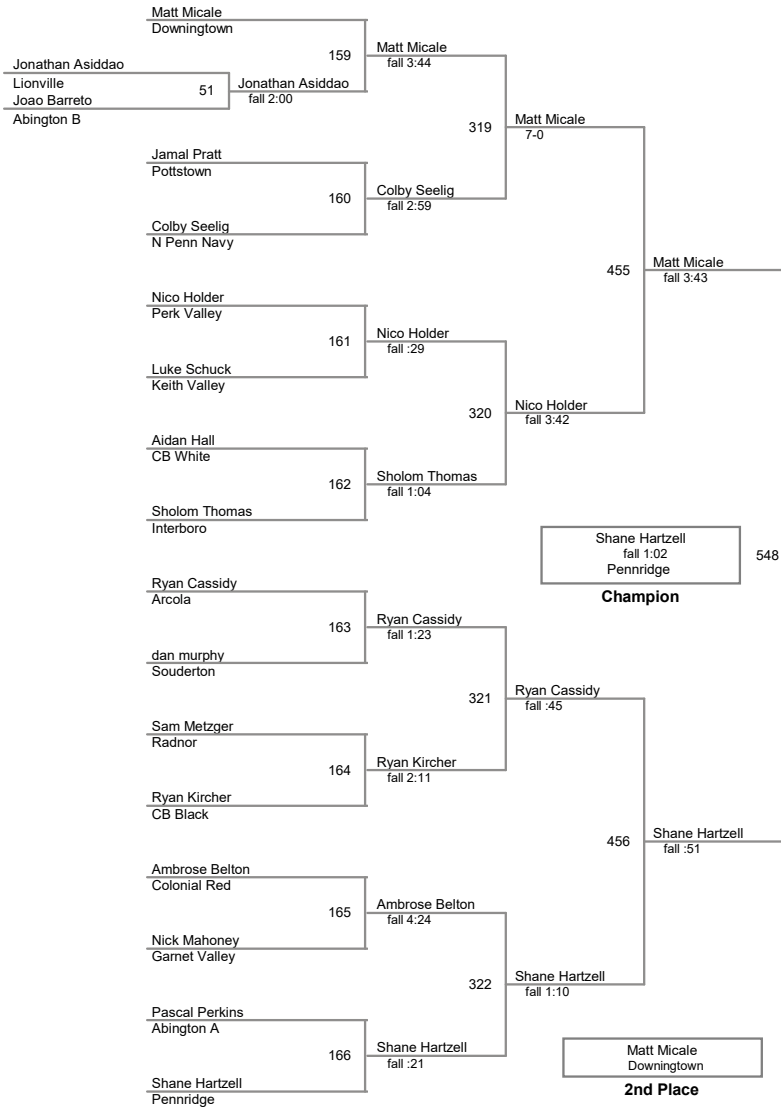

**2016_2017 JH_MS SEPA
Tournament**

**Top Team Scores (All
Scorers)**

<u>Plc</u>	<u>Points</u>	<u>Team</u>	<u>CH</u>	<u>CONS</u>
1	214	Pennridge	-	-
2	159.5	Upper Perk	-	-
3	159	N Penn Navy	-	-
4	152	Garnet Valley	-	-
5	138	Interboro	-	-
6	121	Arcola	-	-
6	121	Lionville	-	-
8	119	Perk Valley	-	-
8	119	Valley Forge	-	-
10	118	Abington A	-	-
11	108	Colonial Red	-	-
12	105	Qtown Blue	-	-
13	100.5	Radnor	-	-
13	100.5	Souderton	-	-
15	99	Keith Valley	-	-
16	97	CB Black	-	-
17	96.5	Wissahickon	-	-
18	95	Upper Merion	-	-
19	73	Downingtown	-	-
20	64	Coatsville	-	-
21	50	TEMS	-	-
22	49	N Penn Columbia	-	-
23	37	CB White	-	-
24	36	Academy Park	-	-
24	36	Phoenixville	-	-
26	34	Pottstown	-	-
27	22	Fred S Engle	-	-
28	15	Qtown W	-	-
29	14	Abington B	-	-
30	11	Colonial Blue	-	-

97 Lbs

102 Lbs

107 Lbs

117 Lbs

124 Lbs

132 Lbs

140 Lbs

147 Lbs

157 Lbs

!016_2017 JH_MS SEPA Tournament
Middle School

167 Lbs

187 Lbs

2016_2017 JH_MS SEPA Tournament
Middle School

212 Lbs

2016_2017 JH_MS SEPA Tournament
Middle School

252 Lbs