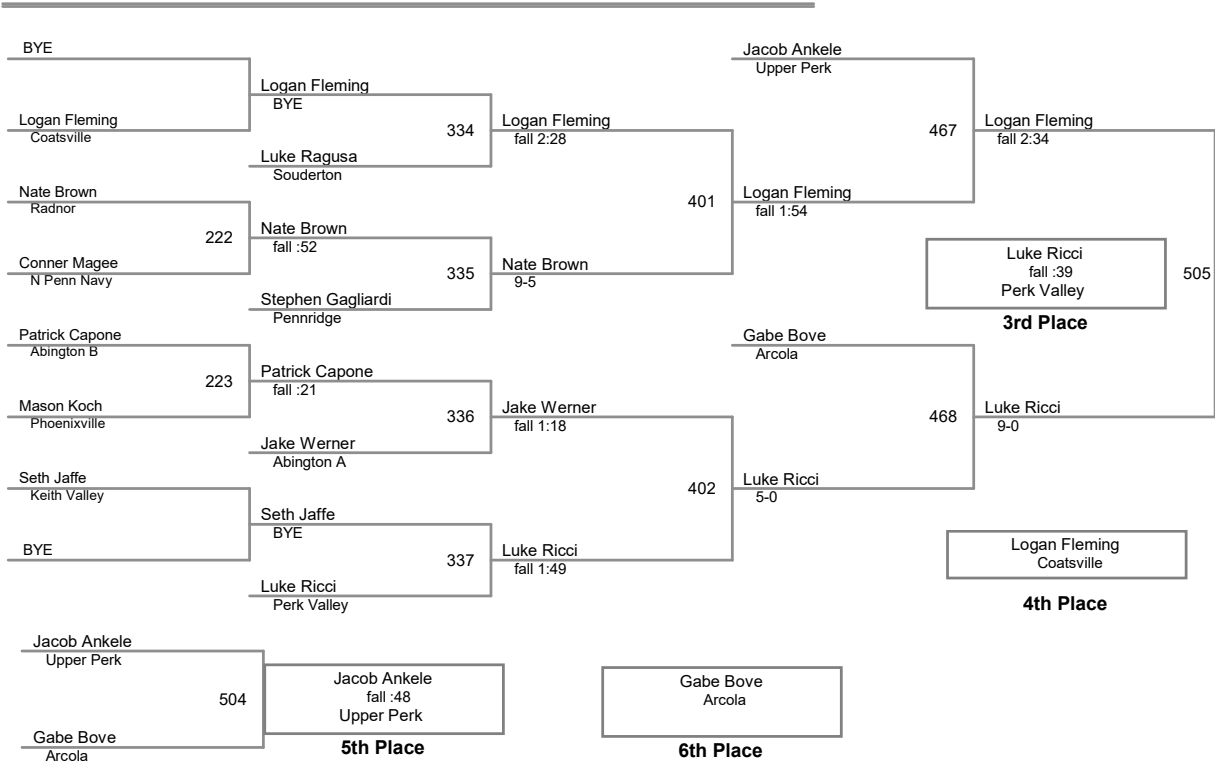

!016_2017 JH_MS SEPA Tournament
Middle School

82 Lbs