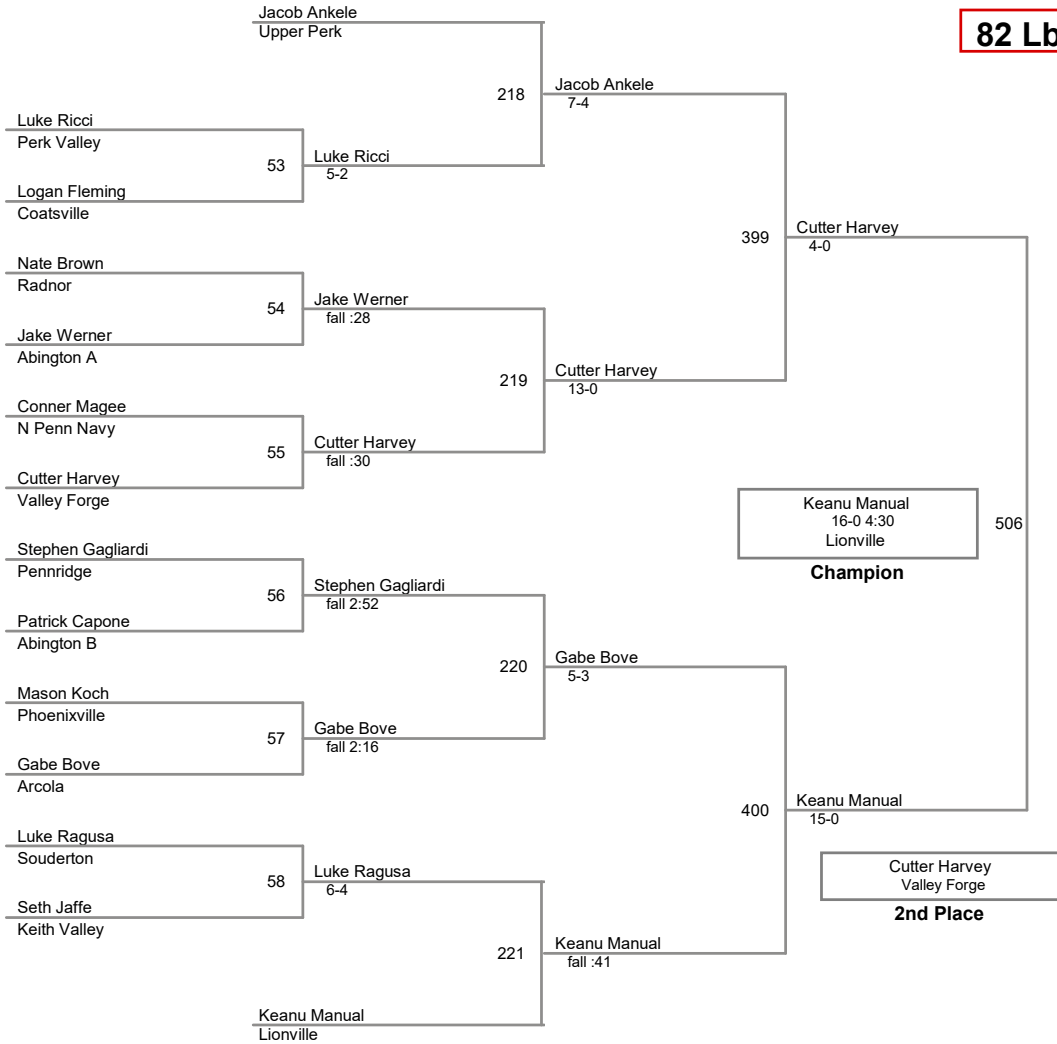

!016_2017 JH_MS SEPA Tournament
Middle School

82 Lbs