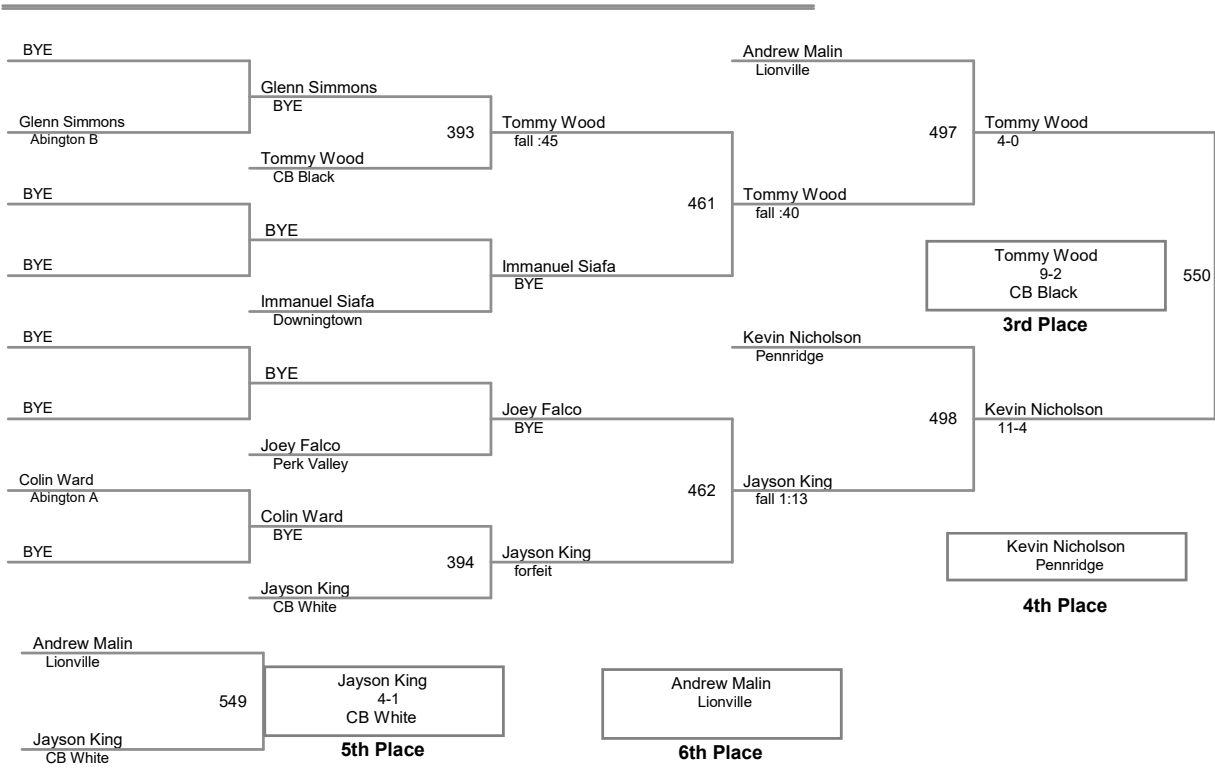

97 Lbs

102 Lbs

107 Lbs

117 Lbs

124 Lbs

132 Lbs

140 Lbs

147 Lbs

157 Lbs

!016_2017 JH_MS SEPA Tournament
Middle School

167 Lbs

187 Lbs

2016_2017 JH_MS SEPA Tournament
Middle School

212 Lbs

2016_2017 JH_MS SEPA Tournament
Middle School

252 Lbs