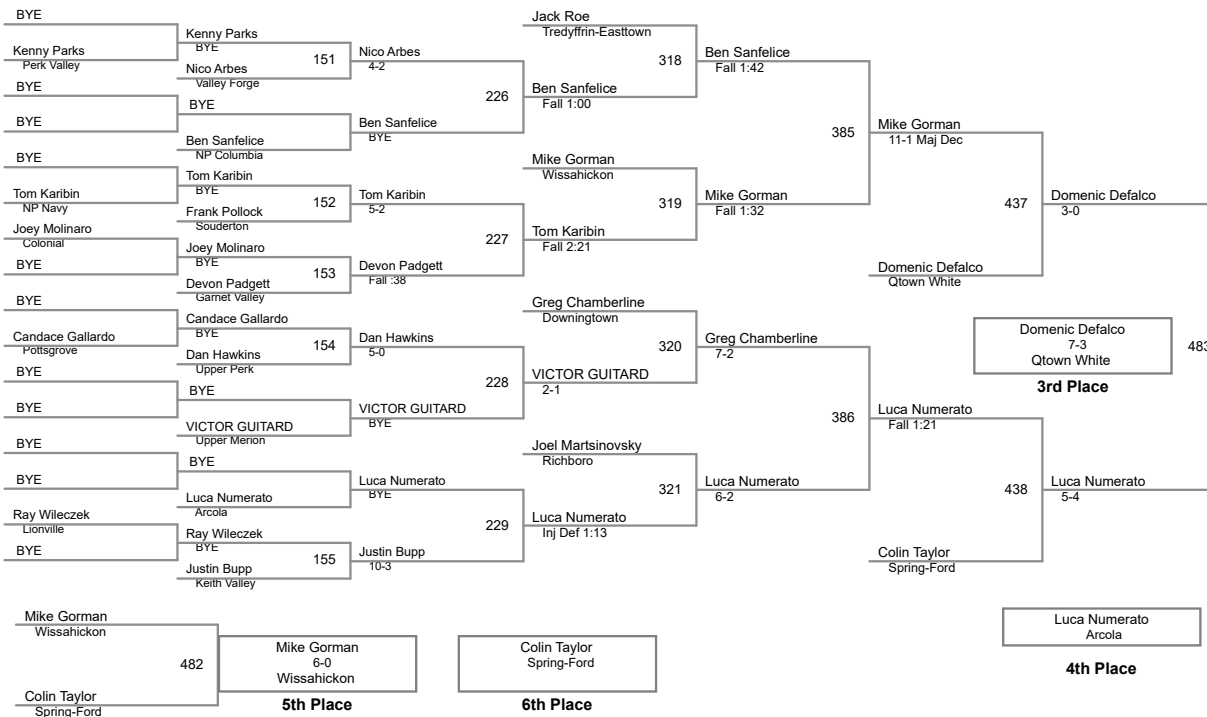

**102 Lbs**

**107 Lbs**

2016 JH\_MS SEPA Wrestling Tournament  
Middle School

**112 Lbs**

**117 Lbs**

**124 Lbs**

**140 Lbs**

2016 JH\_MS SEPA Wrestling Tournament  
Middle School