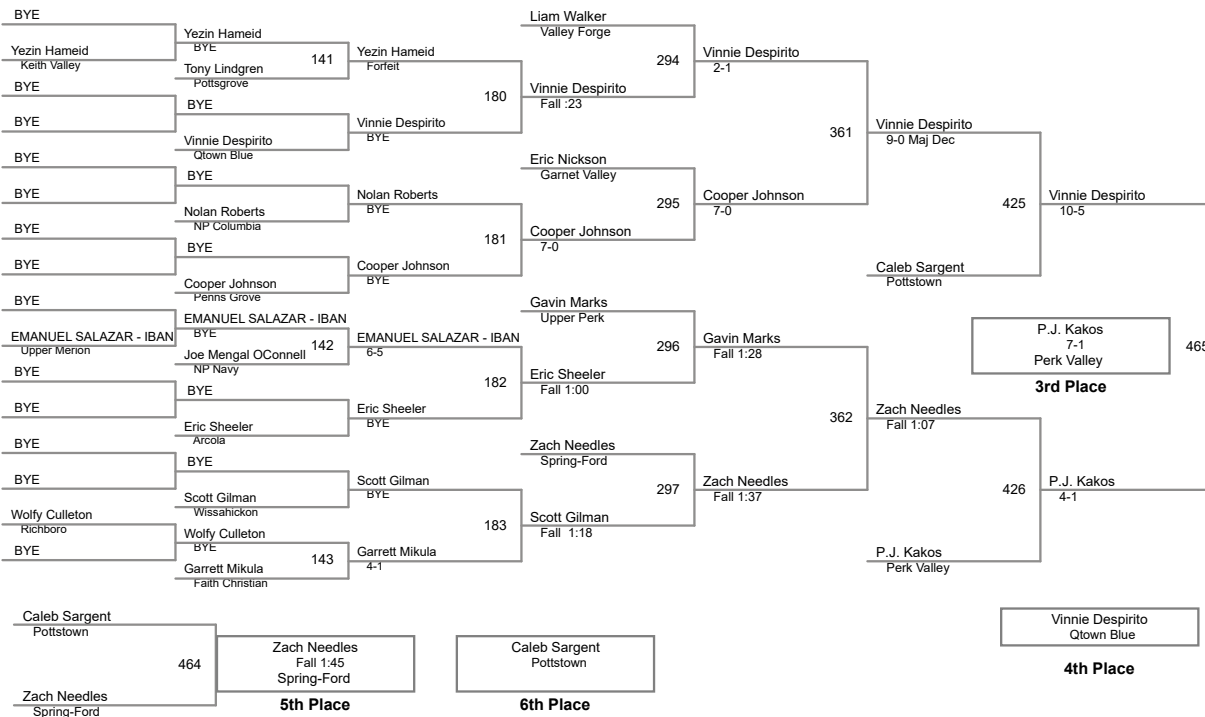

2016 JH\_MS SEPA Wrestling Tournament  
Middle School

**77 Lbs**

2016 JH\_MS SEPA Wrestling Tournament  
Middle School

**82 Lbs**

**87 Lbs**

**92 Lbs**

2016 JH\_MS SEPA Wrestling Tournament  
Middle School

**97 Lbs**

**102 Lbs**

**107 Lbs**

2016 JH\_MS SEPA Wrestling Tournament  
Middle School

**112 Lbs**

**117 Lbs**

**124 Lbs**

**140 Lbs**

2016 JH\_MS SEPA Wrestling Tournament  
Middle School