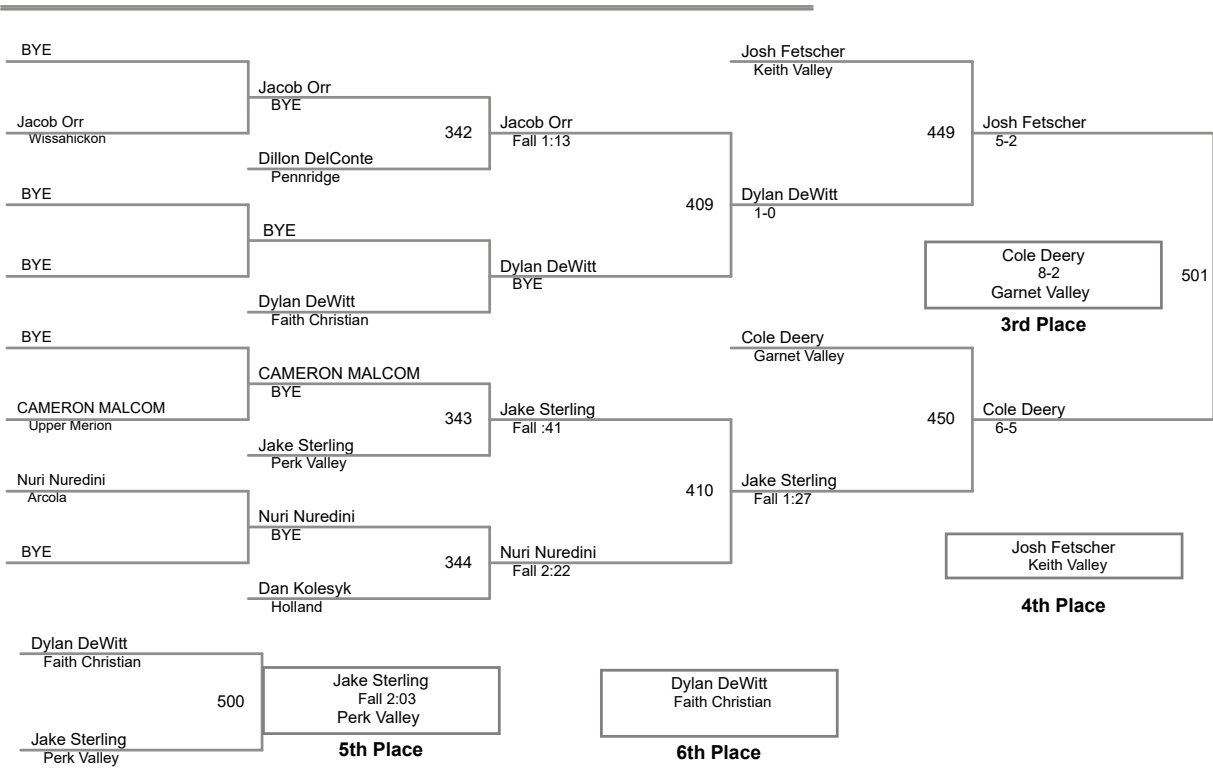

**147 Lbs**

2016 JH\_MS SEPA Wrestling Tournament  
Middle School

**157 Lbs**

2016 JH\_MS SEPA Wrestling Tournament  
Middle School

**167 Lbs**

2016 JH\_MS SEPA Wrestling Tournament  
Middle School

**187 Lbs**