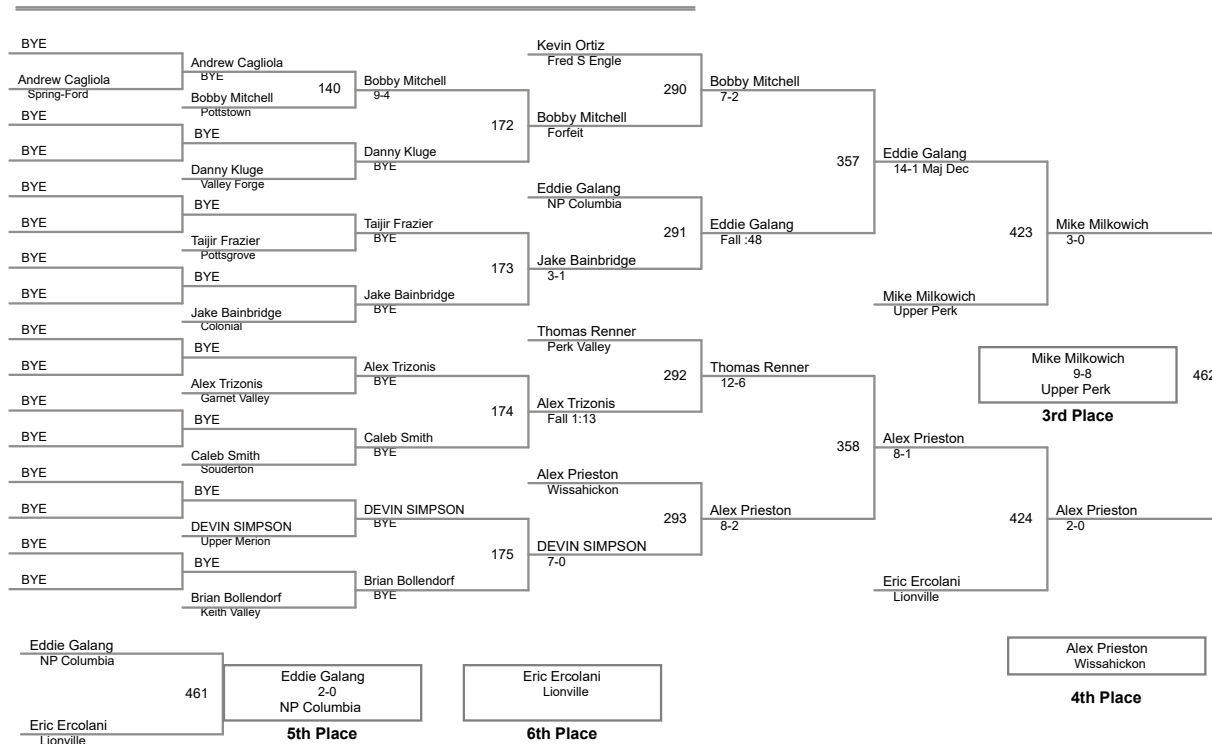

2016 JH\_MS SEPA Wrestling Tournament  
Middle School

**77 Lbs**

2016 JH\_MS SEPA Wrestling Tournament  
Middle School

**82 Lbs**

**87 Lbs**

**92 Lbs**

2016 JH\_MS SEPA Wrestling Tournament  
Middle School

**97 Lbs**