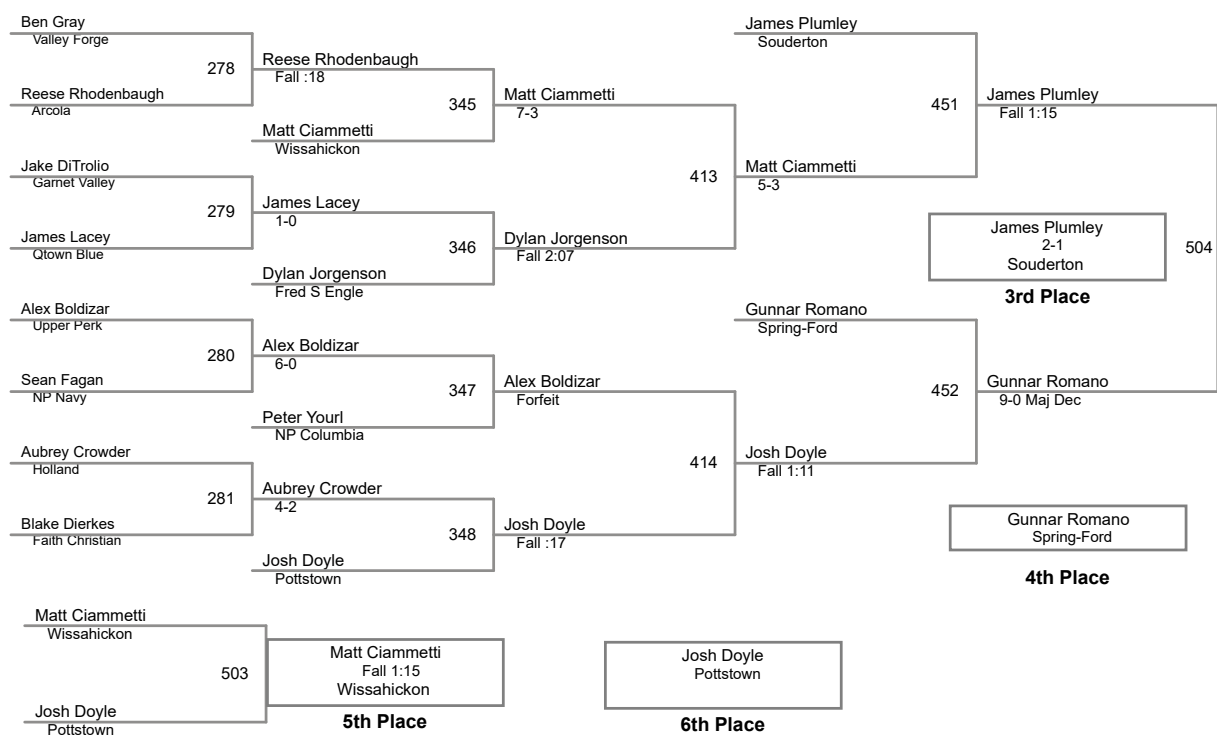

2016 JH_MS SEPA Wrestling Tournament
Middle School

212 Lbs