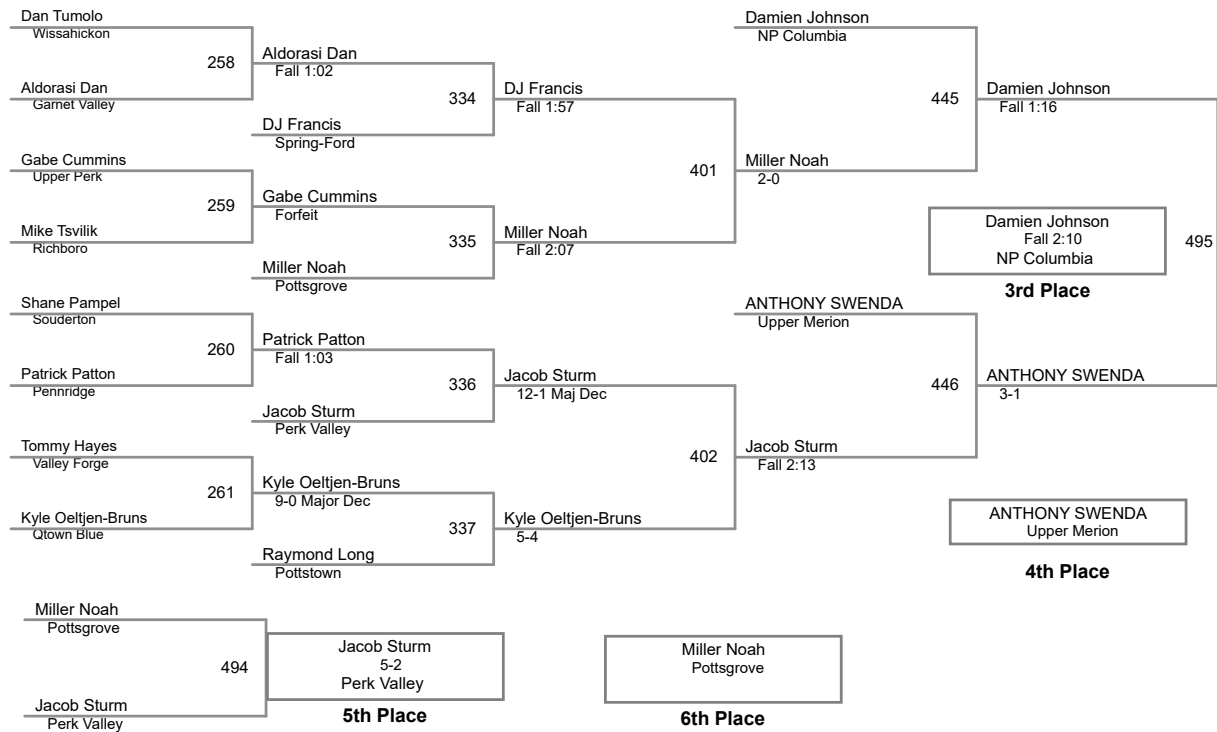

2016 JH_MS SEPA Wrestling Tournament
Middle School

157 Lbs