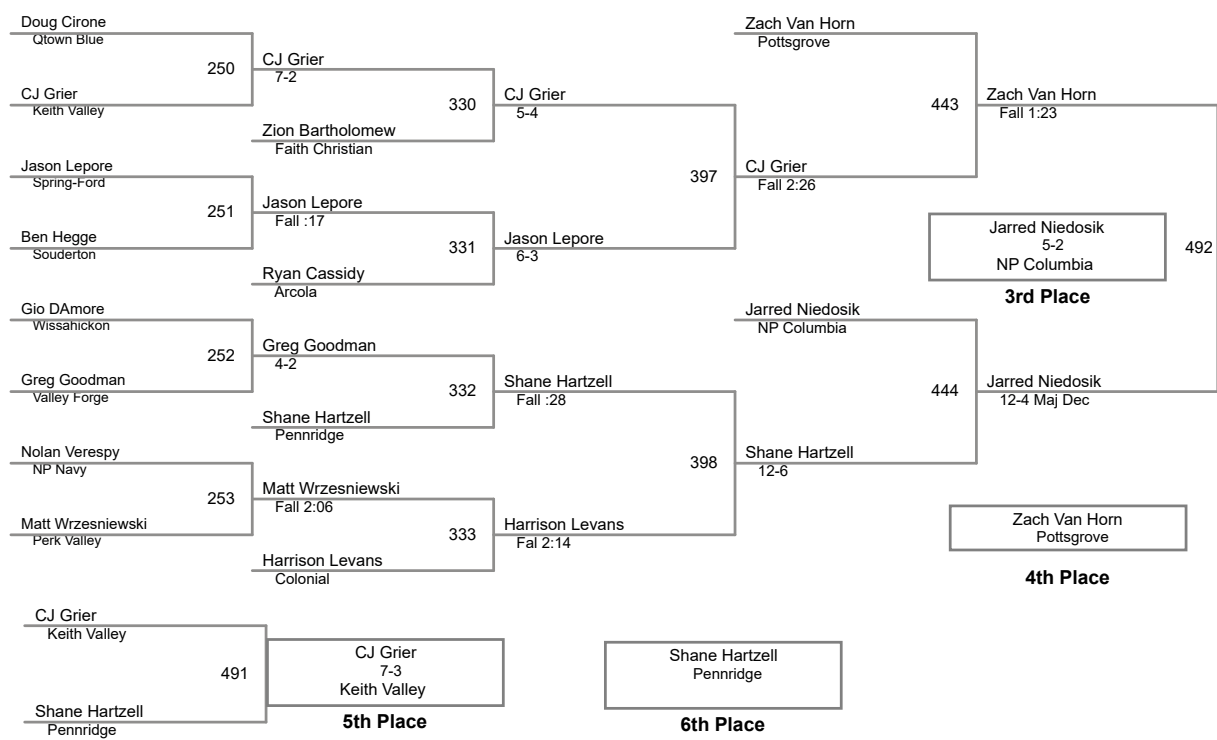

2016 JH_MS SEPA Wrestling Tournament
Middle School

147 Lbs