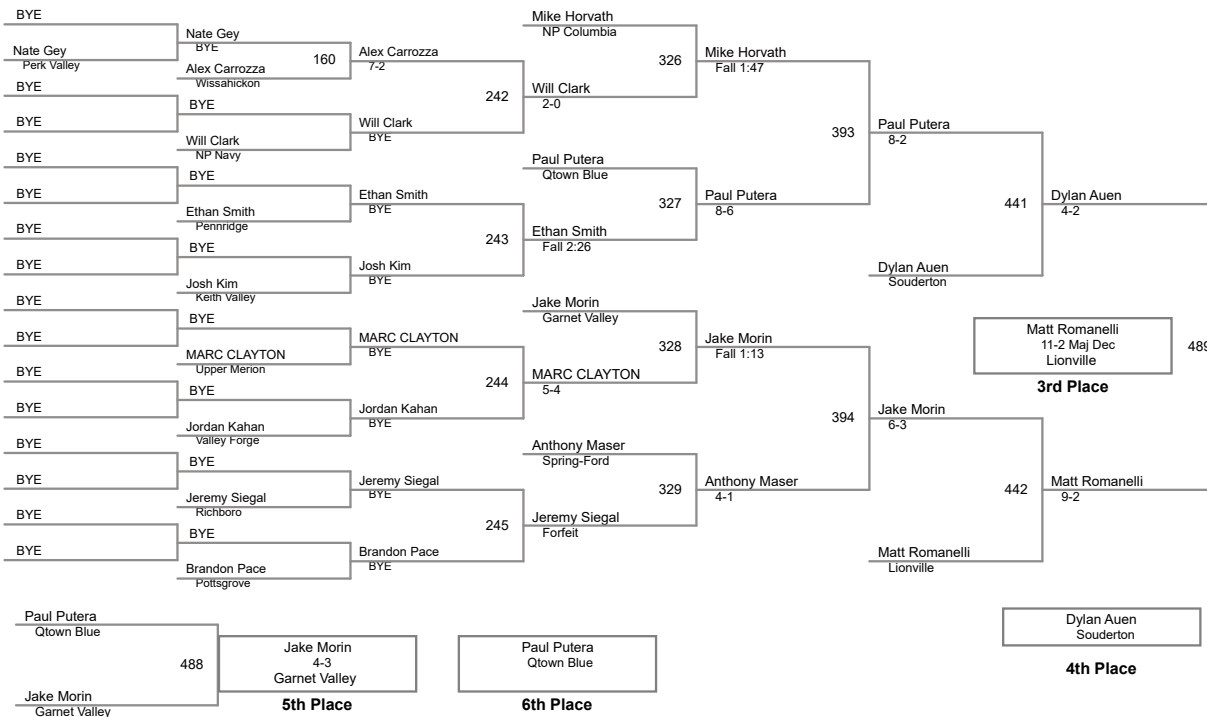

**102 Lbs**

**107 Lbs**

2016 JH\_MS SEPA Wrestling Tournament  
Middle School

**112 Lbs**

**117 Lbs**

**124 Lbs**

**140 Lbs**

2016 JH\_MS SEPA Wrestling Tournament  
Middle School