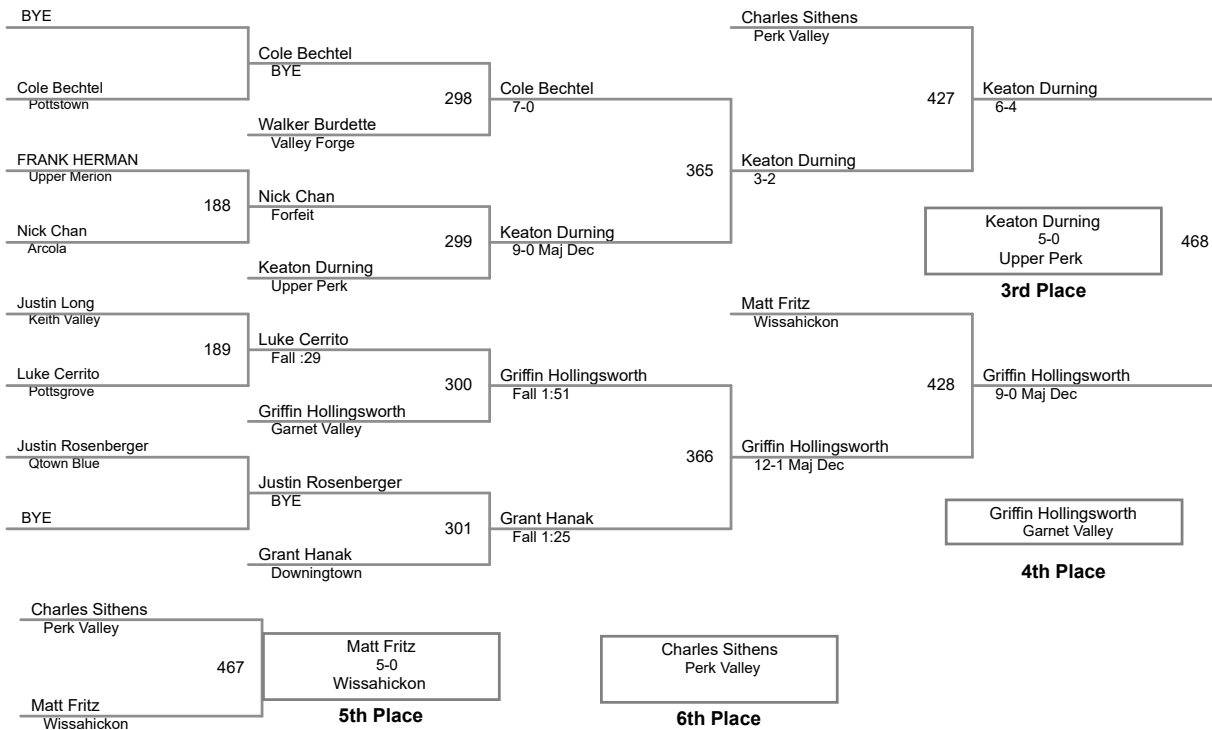

2016 JH\_MS SEPA Wrestling Tournament  
Middle School

**77 Lbs**

2016 JH\_MS SEPA Wrestling Tournament  
Middle School

**82 Lbs**

**87 Lbs**

**92 Lbs**

2016 JH\_MS SEPA Wrestling Tournament  
Middle School

**97 Lbs**