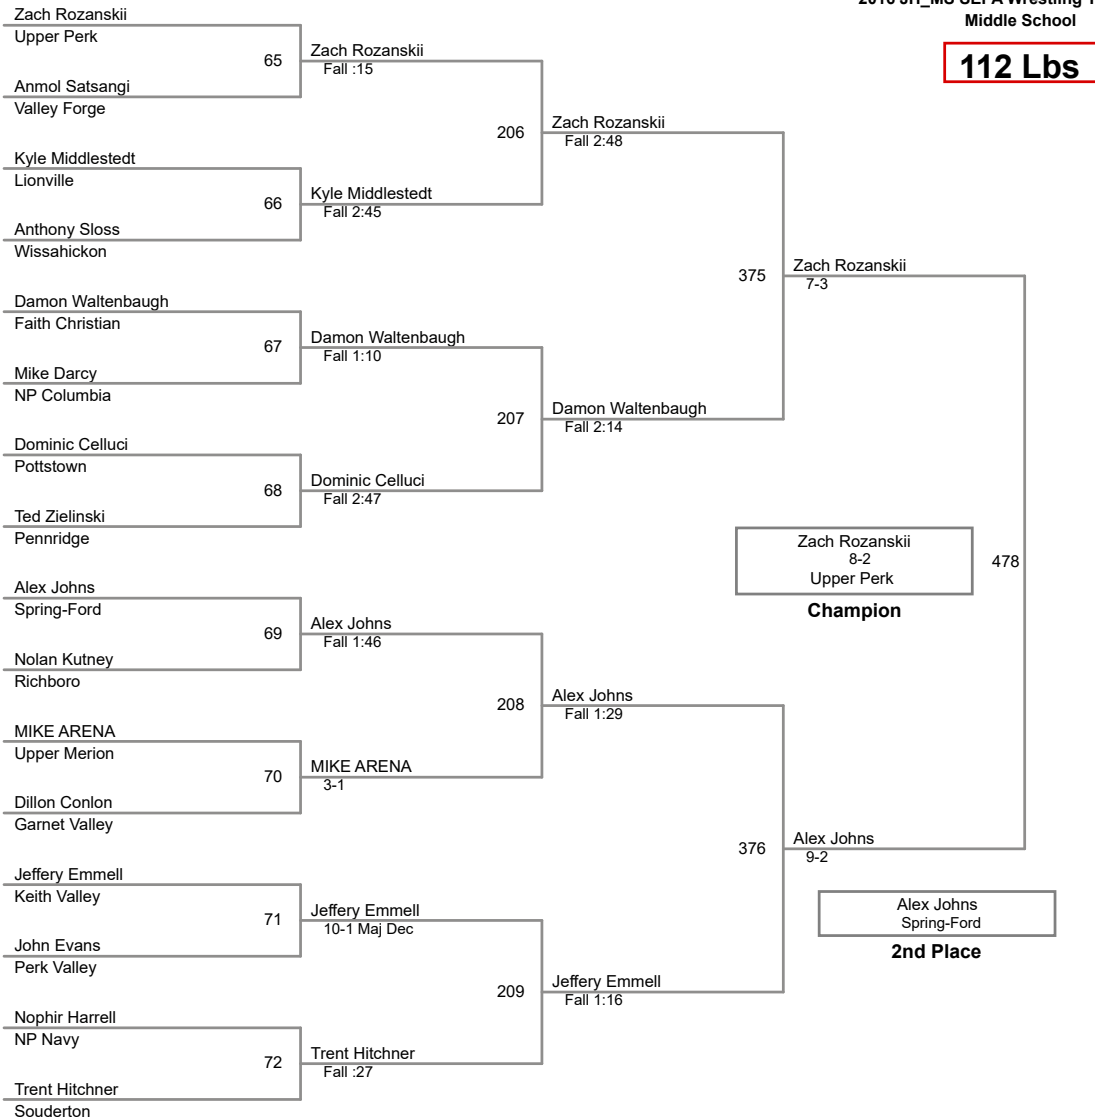

2016 JH\_MS SEPA Wrestling Tournament  
Middle School

**77 Lbs**

2016 JH\_MS SEPA Wrestling Tournament  
Middle School

**82 Lbs**

**87 Lbs**

**92 Lbs**

2016 JH\_MS SEPA Wrestling Tournament  
Middle School

**97 Lbs**

**102 Lbs**

**107 Lbs**

2016 JH\_MS SEPA Wrestling Tournament  
Middle School

**112 Lbs**

**117 Lbs**

**124 Lbs**

**140 Lbs**

2016 JH\_MS SEPA Wrestling Tournament  
Middle School