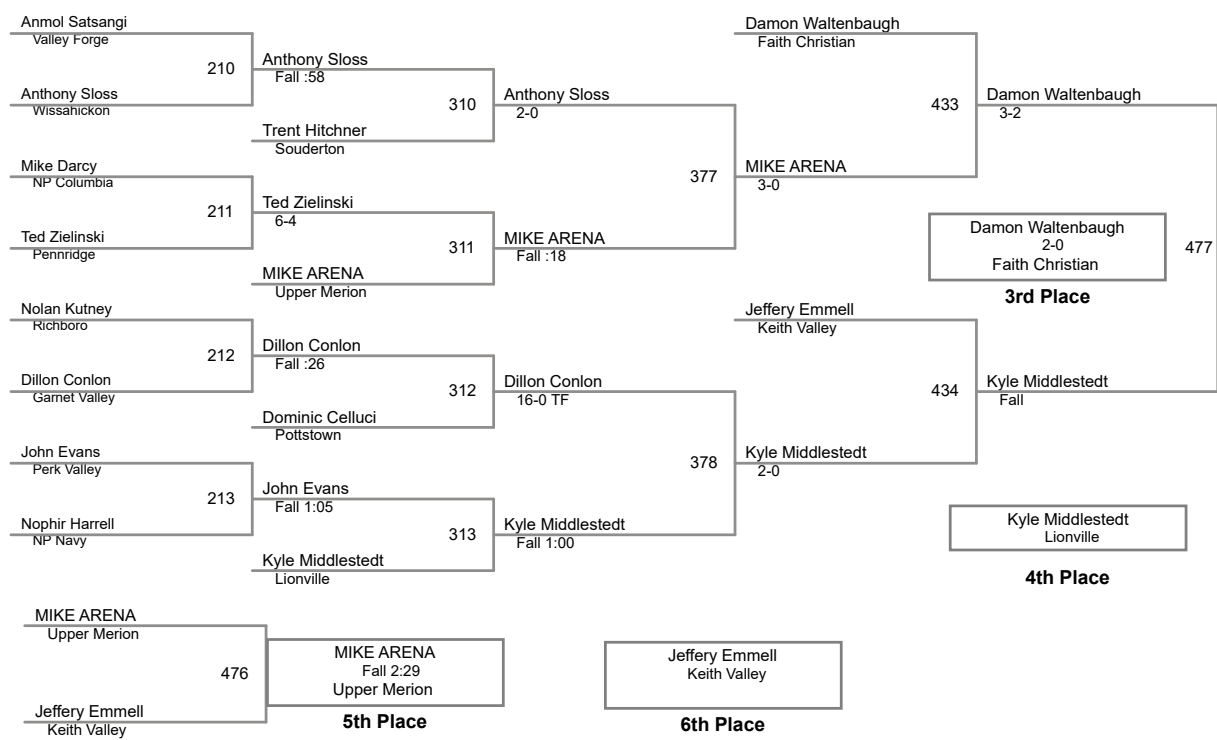

**102 Lbs**

**107 Lbs**

2016 JH\_MS SEPA Wrestling Tournament  
Middle School

**112 Lbs**

**117 Lbs**

**124 Lbs**

**140 Lbs**

2016 JH\_MS SEPA Wrestling Tournament  
Middle School