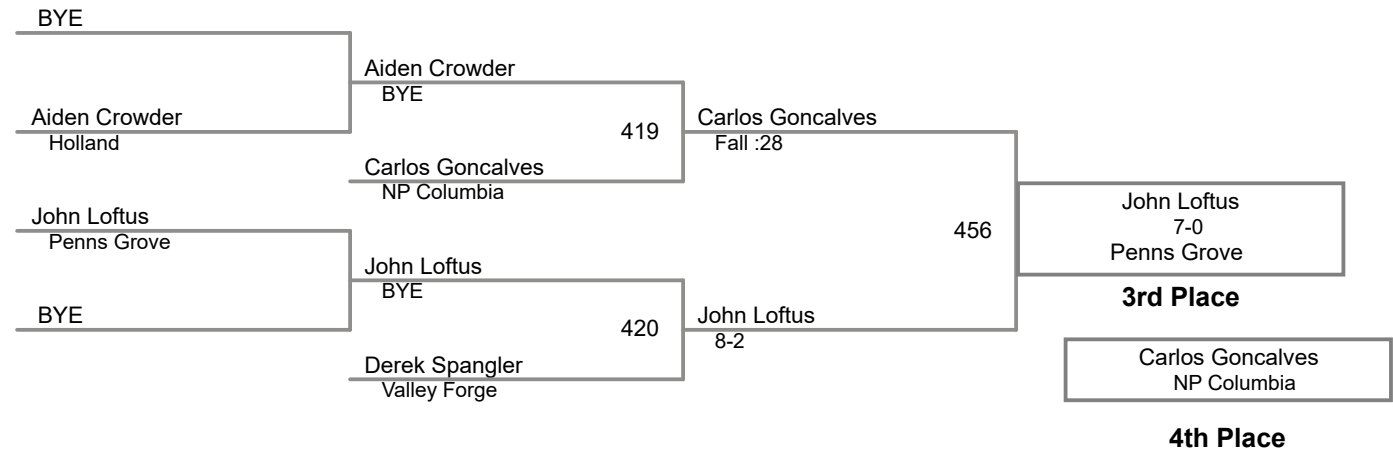

2016 JH\_MS SEPA Wrestling Tournament  
Middle School

**77 Lbs**

2016 JH\_MS SEPA Wrestling Tournament  
Middle School

**82 Lbs**

**87 Lbs**

**92 Lbs**

2016 JH\_MS SEPA Wrestling Tournament  
Middle School

**97 Lbs**

**102 Lbs**

**107 Lbs**

2016 JH\_MS SEPA Wrestling Tournament  
Middle School

**112 Lbs**

**117 Lbs**

**124 Lbs**

**140 Lbs**

2016 JH\_MS SEPA Wrestling Tournament  
Middle School