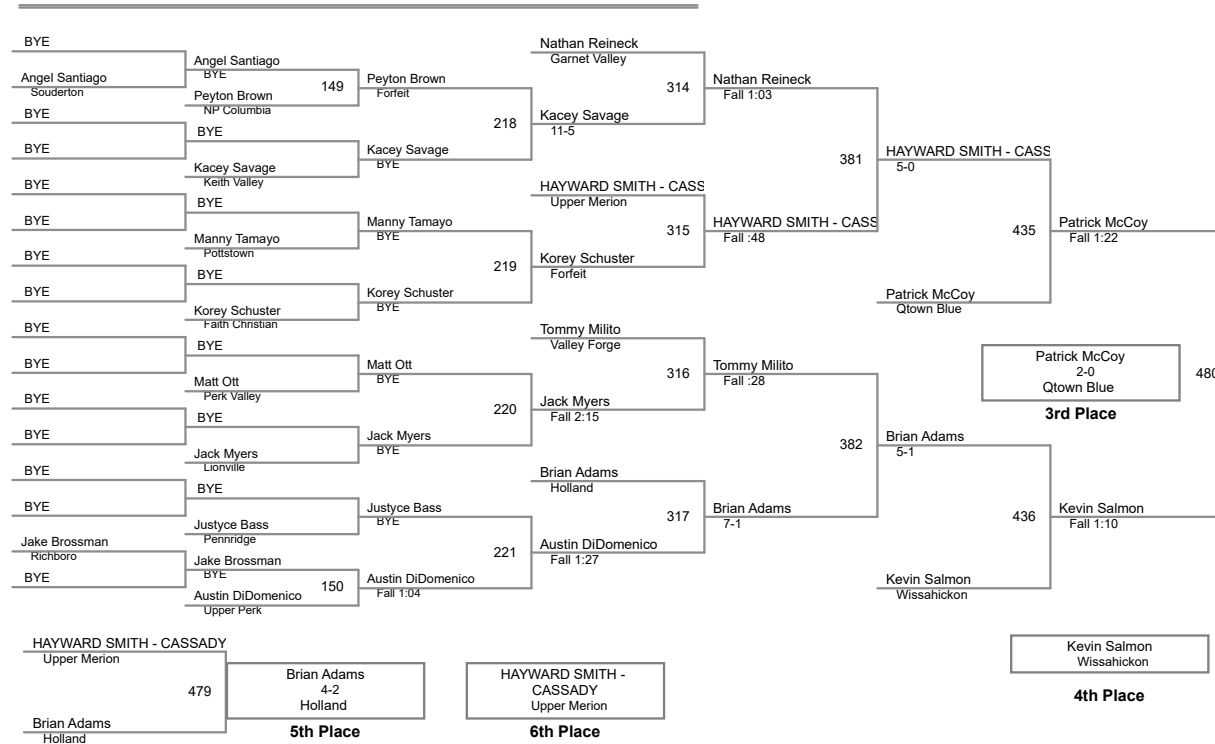

**102 Lbs**

**107 Lbs**

2016 JH\_MS SEPA Wrestling Tournament  
Middle School

**112 Lbs**

**117 Lbs**

**124 Lbs**

**140 Lbs**

2016 JH\_MS SEPA Wrestling Tournament  
Middle School