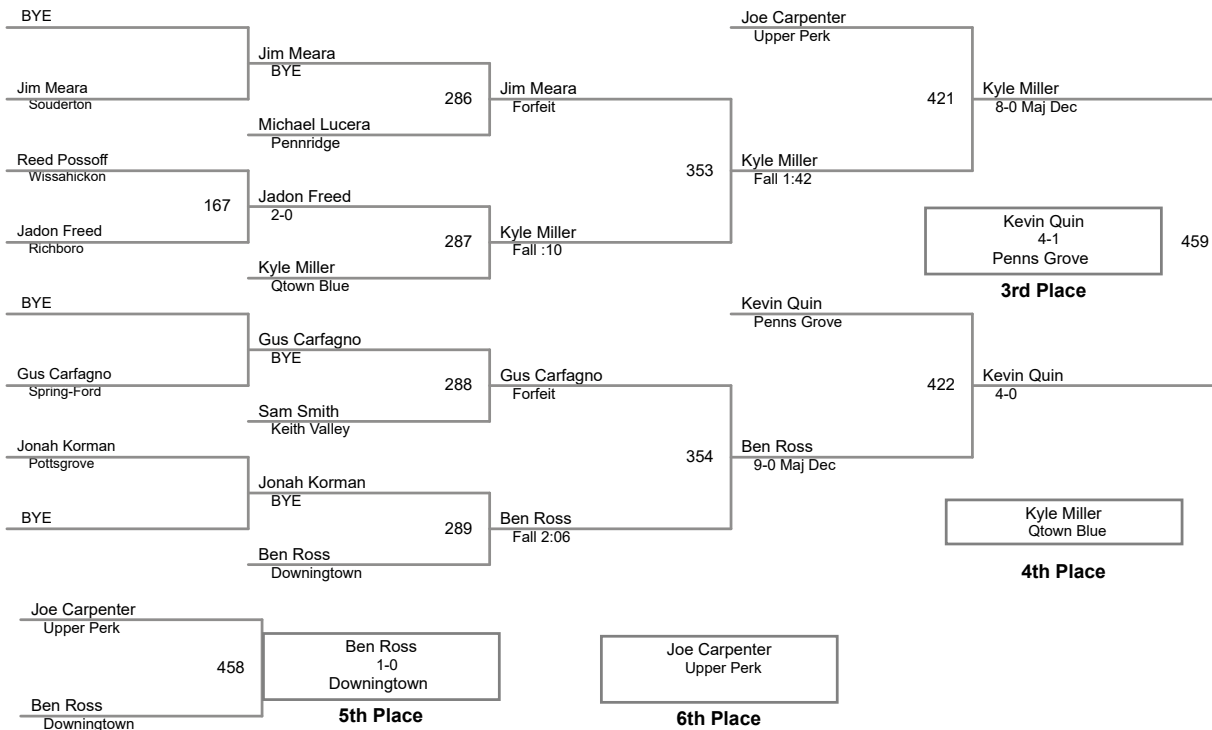

2016 JH\_MS SEPA Wrestling Tournament  
Middle School

**77 Lbs**

2016 JH\_MS SEPA Wrestling Tournament  
Middle School

**82 Lbs**

**87 Lbs**

**92 Lbs**

2016 JH\_MS SEPA Wrestling Tournament  
Middle School

**97 Lbs**