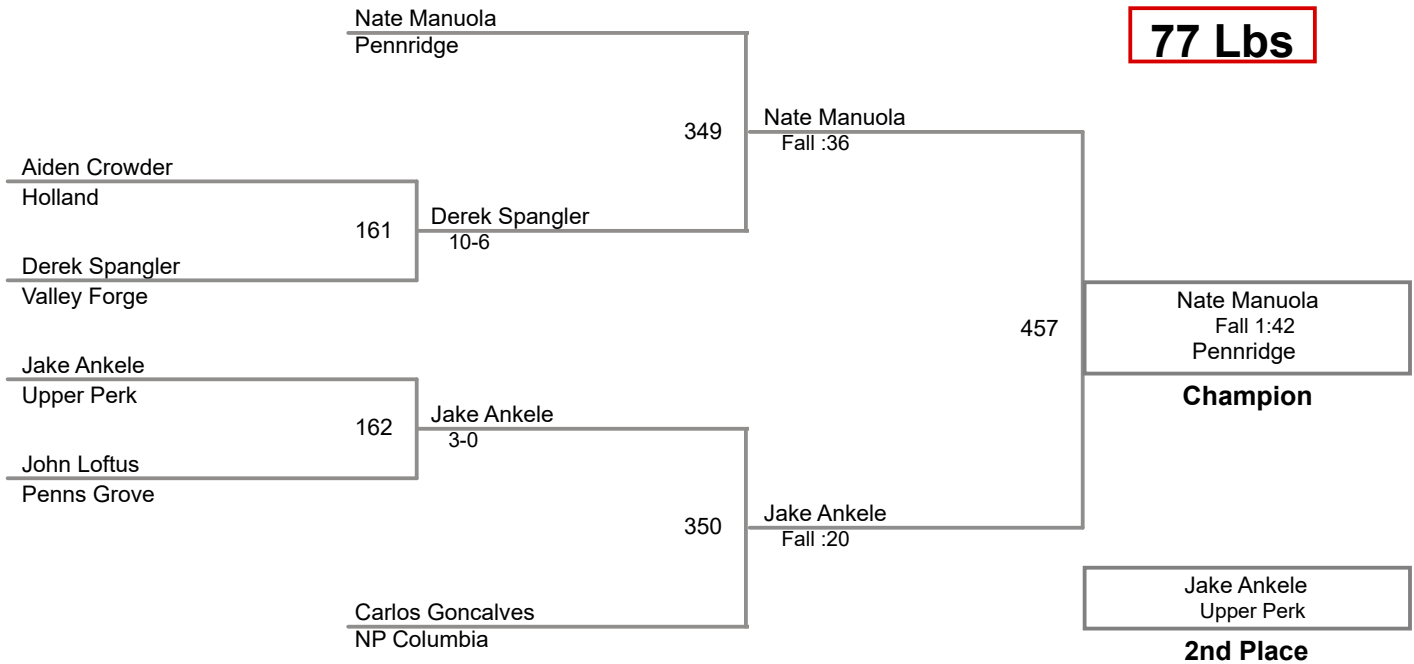

2016 JH\_MS SEPA Wrestling Tournament  
Middle School

**77 Lbs**

2016 JH\_MS SEPA Wrestling Tournament  
Middle School

**82 Lbs**

**87 Lbs**

**92 Lbs**

2016 JH\_MS SEPA Wrestling Tournament  
Middle School

**97 Lbs**

**102 Lbs**

**107 Lbs**

2016 JH\_MS SEPA Wrestling Tournament  
Middle School

**112 Lbs**

**117 Lbs**

**124 Lbs**

**140 Lbs**

2016 JH\_MS SEPA Wrestling Tournament  
Middle School