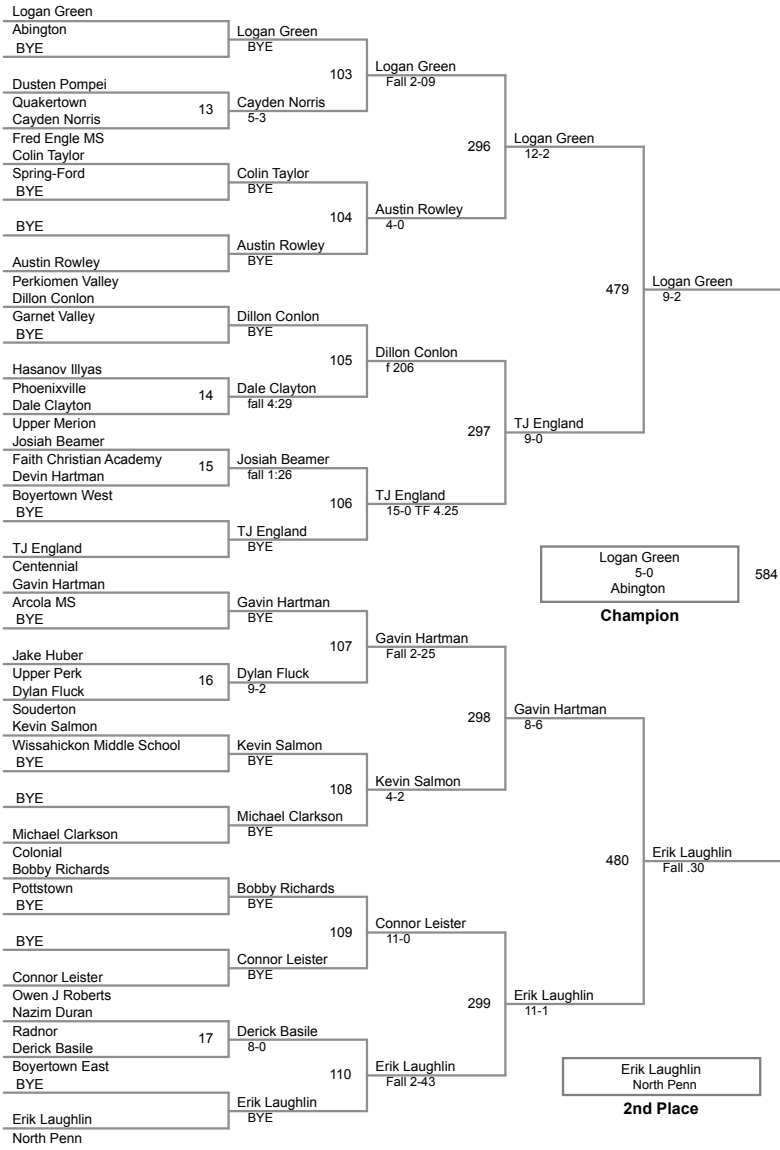

2015 JrHi_MS Tournament D1 _SEPA_
Middle School

77 Lbs

82 Lbs

87 Lbs

92 Lbs

97 Lbs

102 Lbs

107 Lbs

112 Lbs

117 Lbs

124 Lbs

132 Lbs

140 Lbs

147 Lbs

157 Lbs

167 Lbs