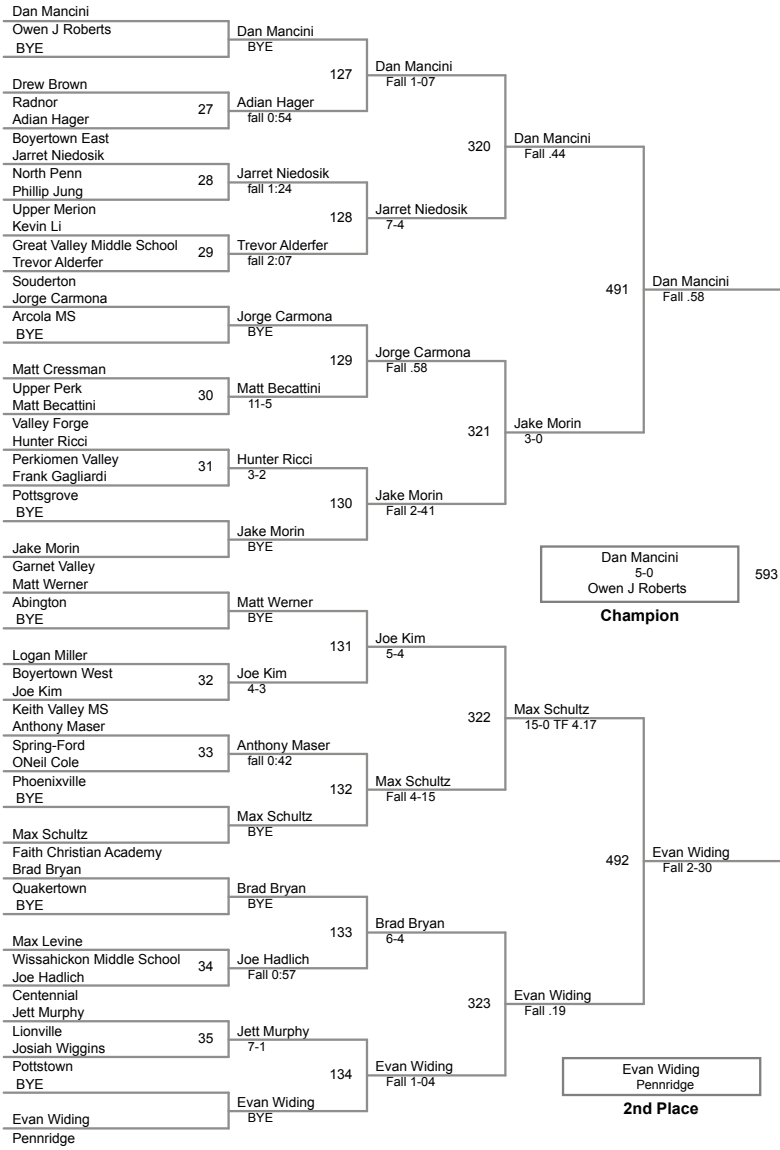

2015 JrHi_MS Tournament D1 _SEPA_
Middle School

77 Lbs

82 Lbs

87 Lbs

92 Lbs

97 Lbs

102 Lbs

107 Lbs

112 Lbs

117 Lbs

124 Lbs

132 Lbs

140 Lbs

147 Lbs

157 Lbs

167 Lbs