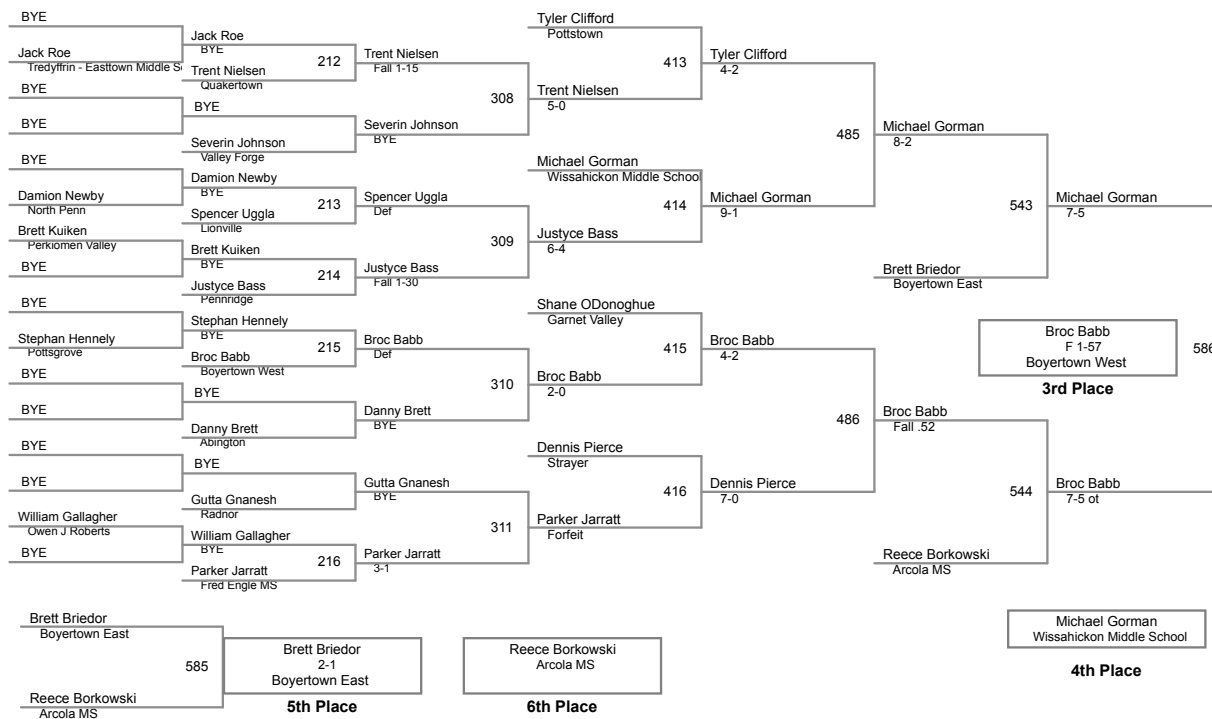

2015 JrHi_MS Tournament D1 _SEPA_
Middle School

77 Lbs

82 Lbs

87 Lbs

92 Lbs

97 Lbs

102 Lbs

107 Lbs

112 Lbs

117 Lbs

124 Lbs

132 Lbs

140 Lbs

147 Lbs

157 Lbs

167 Lbs