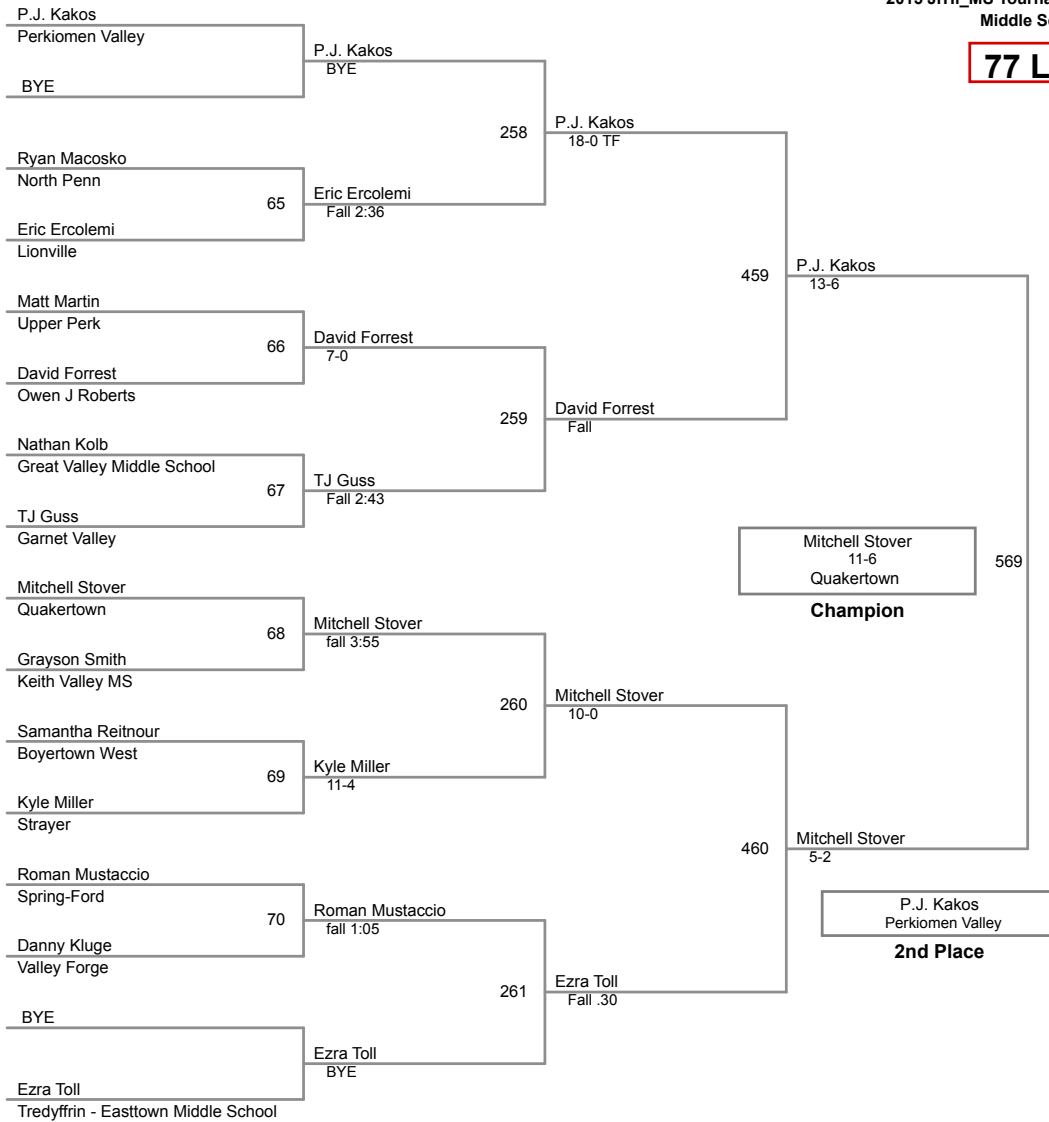

Place	Points	Team
1	269.5	Spring-Ford
2	185.5	Owen J Roberts
3	160	Boyertown East
4	153	Quakertown
5	139.5	Souderton
6	136	Arcola MS
7	134	Garnet Valley
8	125.5	Upper Perk
9	114.5	Perkiomen Valley
10	114	Boyertown West
10	114	Pennridge
12	101	Penns Grove
13	85	Keith Valley MS
14	74	North Penn
15	72	Radnor
16	71	Wissahickon Middle School
17	63	Lionville
18	57	Colonial
19	54	Great Valley Middle School
20	52	Pottsgrove
21	49.5	Pottstown
22	48	Phoenixville
23	45.5	Centennial
23	45.5	Faith Christian Academy
25	45	Upper Merion
26	41	Abington
27	40	Tredyffrin - Easttown Middle School
28	39	Strayer
29	37	Fred Engle MS
29	37	Valley Forge
31	8	Bala Cynwyd
32	0	Milford

2015 JrHi_MS Tournament D1 _SEPA_
Middle School

77 Lbs