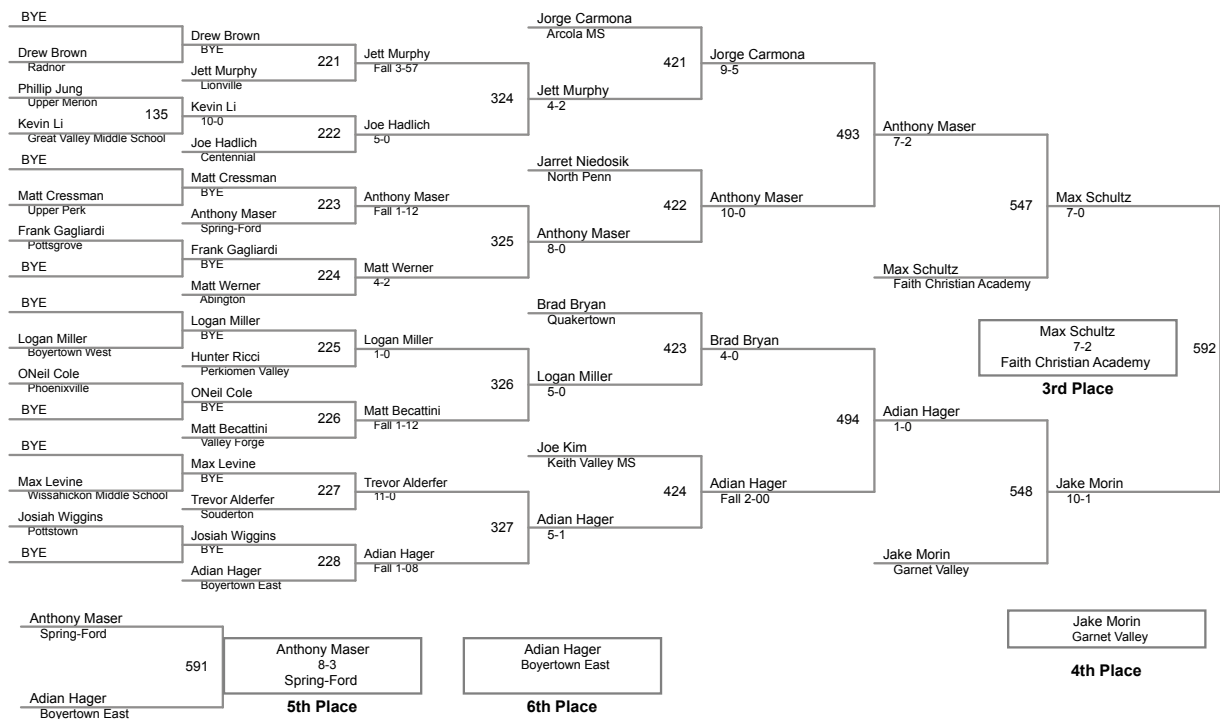

2015 JrHi_MS Tournament D1 _SEPA_
Middle School

77 Lbs

82 Lbs

87 Lbs

92 Lbs

97 Lbs

102 Lbs

107 Lbs

112 Lbs

117 Lbs

124 Lbs

132 Lbs

140 Lbs

147 Lbs

157 Lbs

167 Lbs