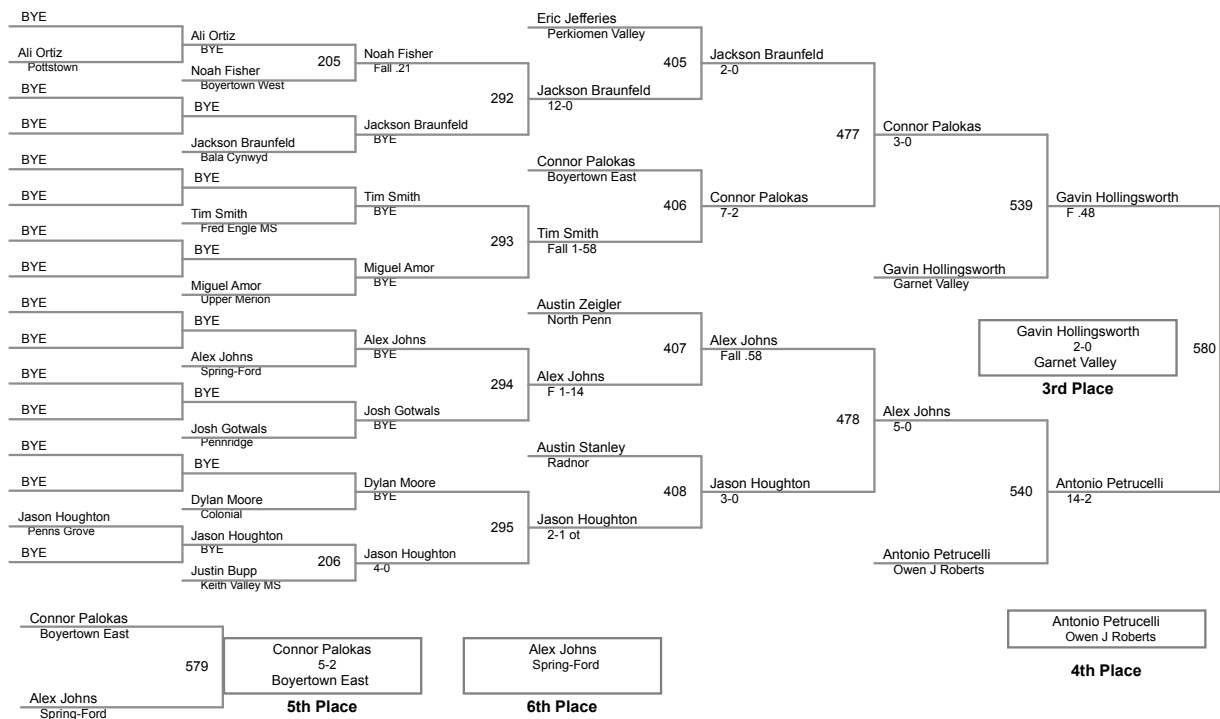

2015 JrHi_MS Tournament D1 _SEPA_
Middle School

77 Lbs

82 Lbs

87 Lbs

92 Lbs

97 Lbs

102 Lbs

107 Lbs

112 Lbs

117 Lbs

124 Lbs

132 Lbs

140 Lbs

147 Lbs

157 Lbs

167 Lbs