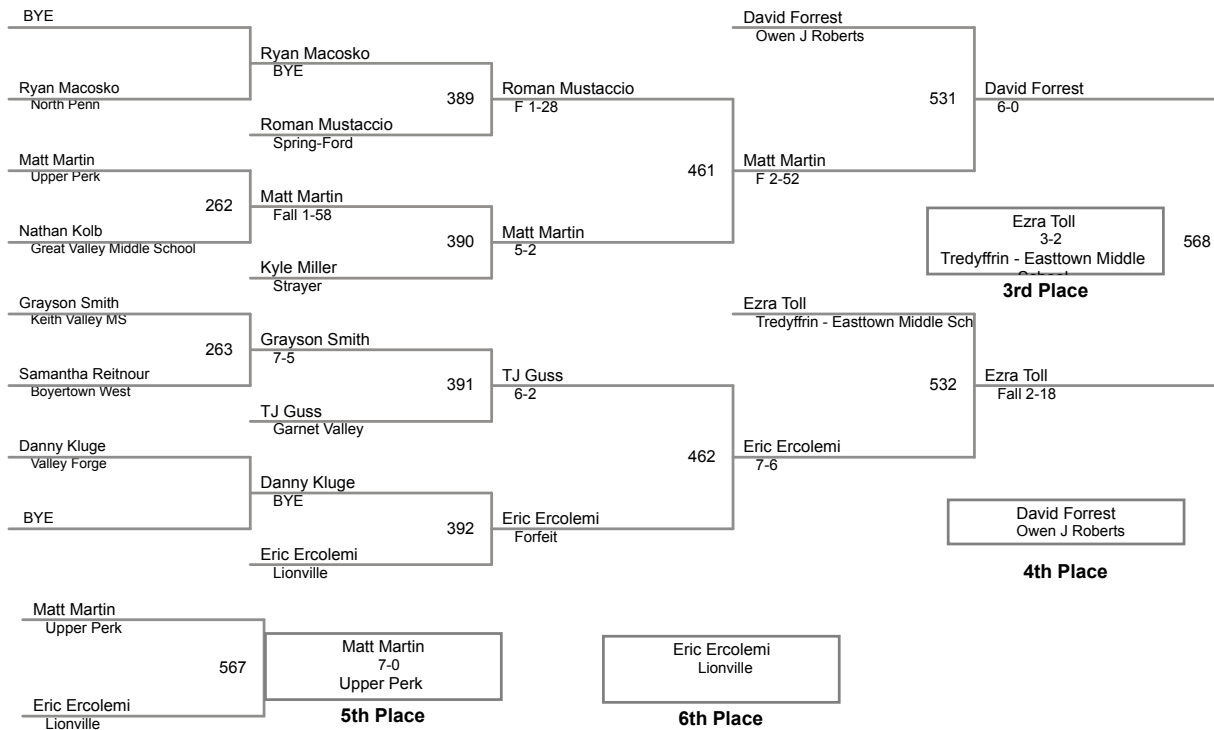

Place	Points	Team
1	269.5	Spring-Ford
2	185.5	Owen J Roberts
3	160	Boyertown East
4	153	Quakertown
5	139.5	Souderton
6	136	Arcola MS
7	134	Garnet Valley
8	125.5	Upper Perk
9	114.5	Perkiomen Valley
10	114	Boyertown West
10	114	Pennridge
12	101	Penns Grove
13	85	Keith Valley MS
14	74	North Penn
15	72	Radnor
16	71	Wissahickon Middle School
17	63	Lionville
18	57	Colonial
19	54	Great Valley Middle School
20	52	Pottsgrove
21	49.5	Pottstown
22	48	Phoenixville
23	45.5	Centennial
23	45.5	Faith Christian Academy
25	45	Upper Merion
26	41	Abington
27	40	Tredyffrin - Easttown Middle School
28	39	Strayer
29	37	Fred Engle MS
29	37	Valley Forge
31	8	Bala Cynwyd
32	0	Milford

2015 JrHi_MS Tournament D1 _SEPA_
Middle School

77 Lbs