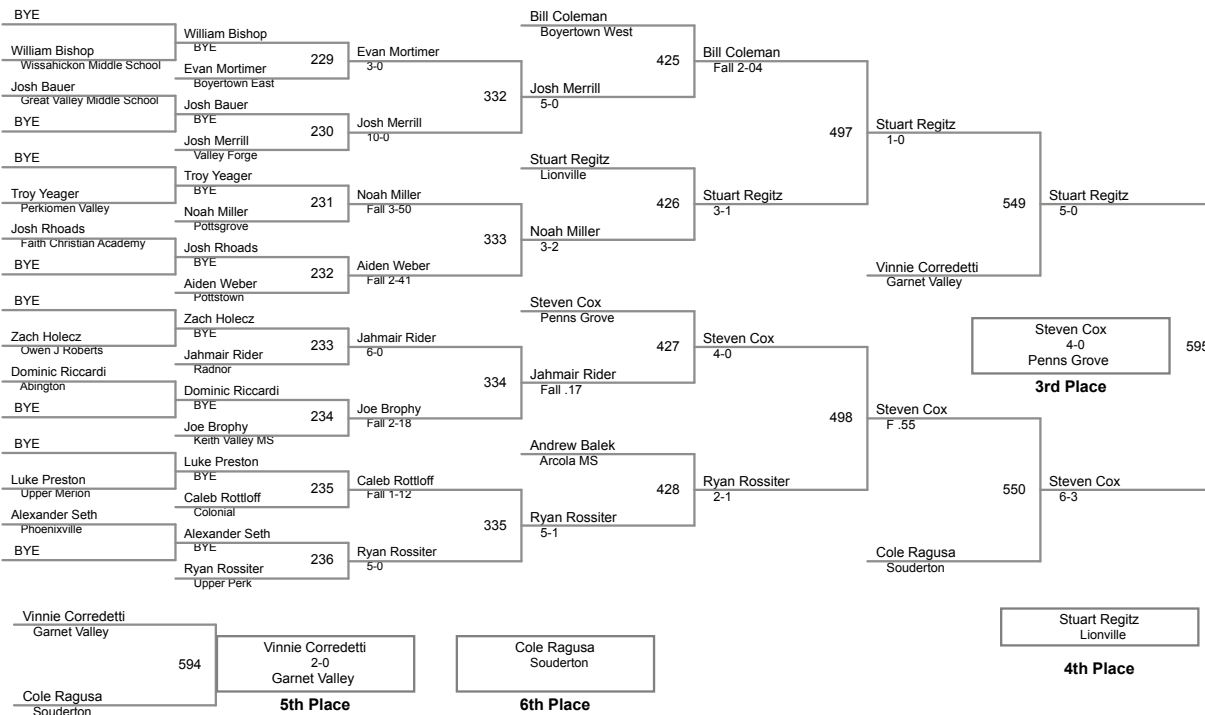

2015 JrHi_MS Tournament D1 _SEPA_
Middle School

77 Lbs

82 Lbs

87 Lbs

92 Lbs

97 Lbs

102 Lbs

107 Lbs

112 Lbs

117 Lbs

124 Lbs

132 Lbs

140 Lbs

147 Lbs

157 Lbs

167 Lbs